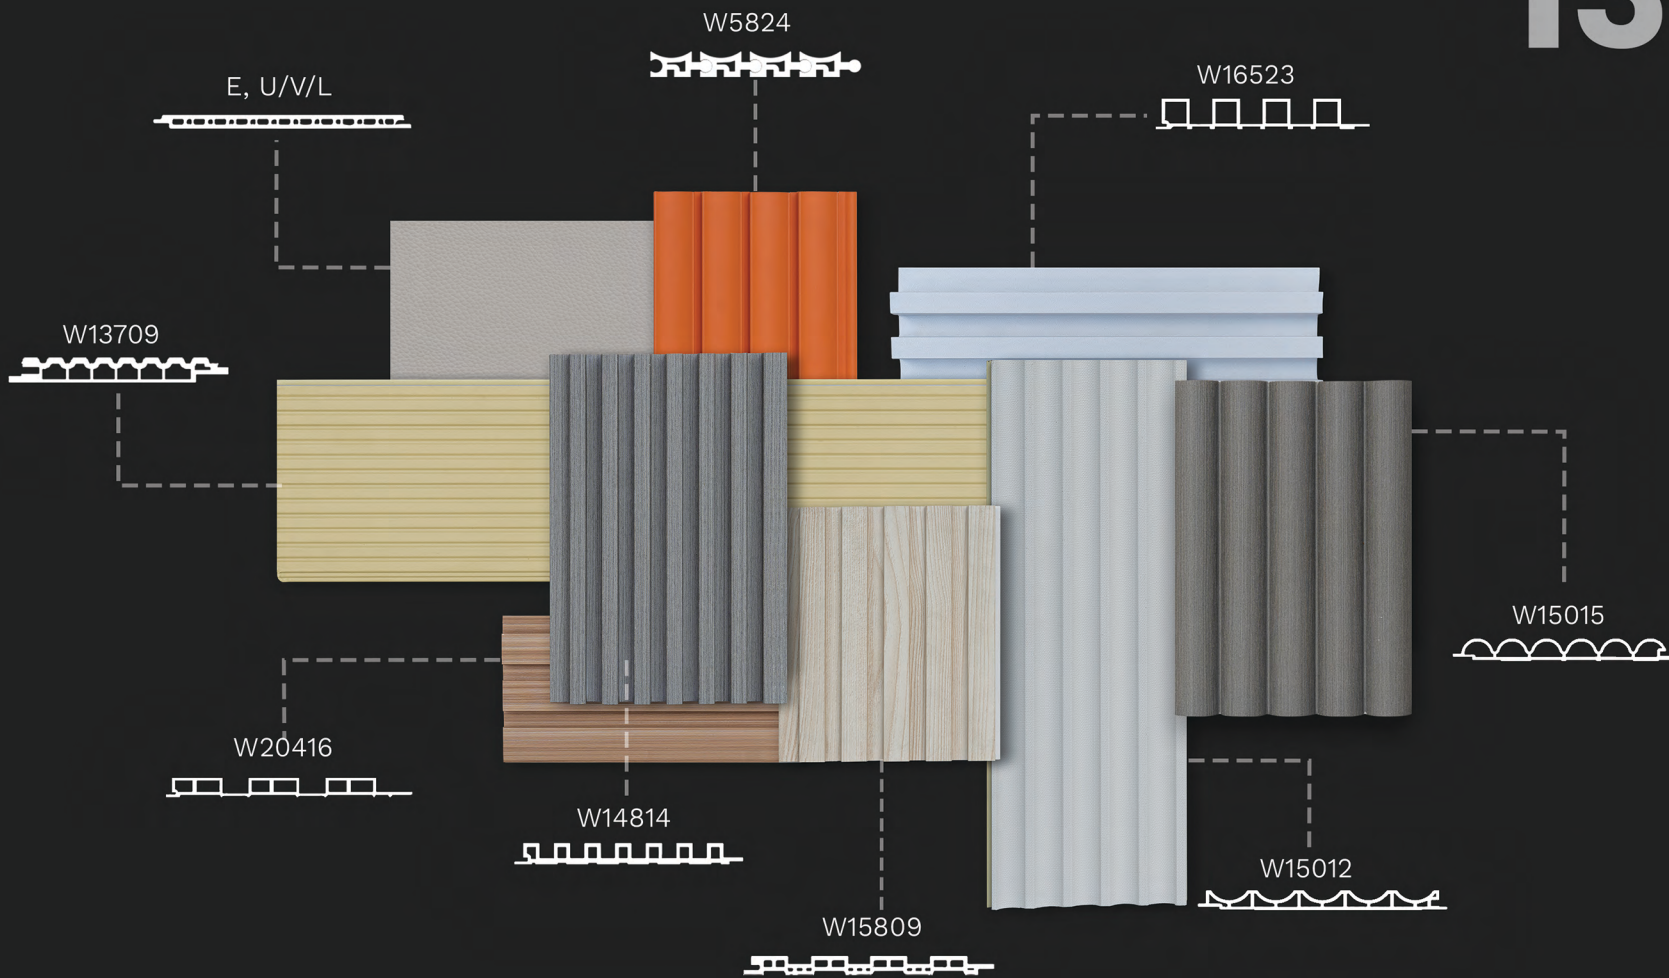

WALL PANEL SERIES

■ GLASS DOOR MODEL

ALUMINIUM FRAME

■ GLASS TYPES

EDGE PROFILE

Sand Powder Coating

Cabinet Drawer
Runner

Cabinet Door Hinge