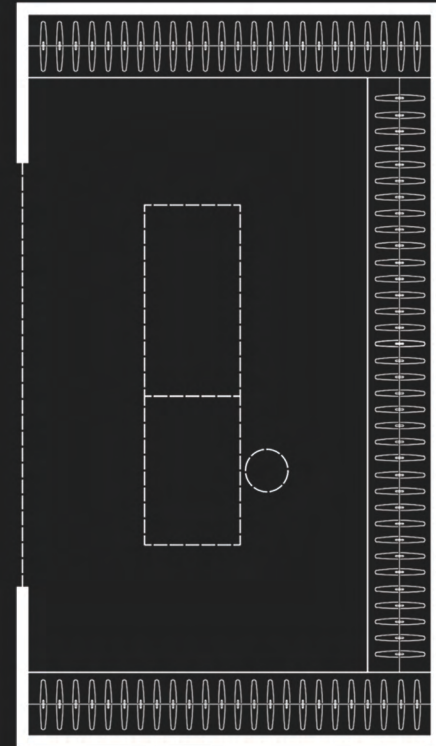

ISLAND WALK-IN CLOSET