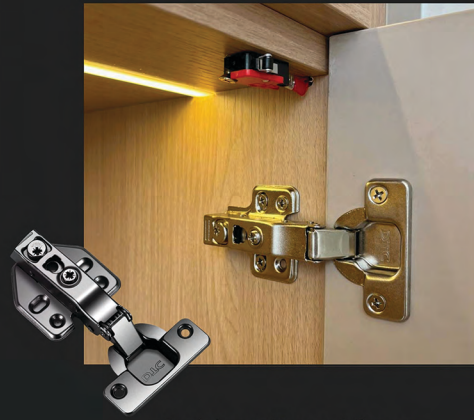

WALL PANEL SERIES

■ GLASS DOOR MODEL

ALUMINIUM FRAME

■ GLASS TYPES

EDGE PROFILE

Sand Powder Coating

Cabinet Drawer
Runner

Cabinet Door Hinge