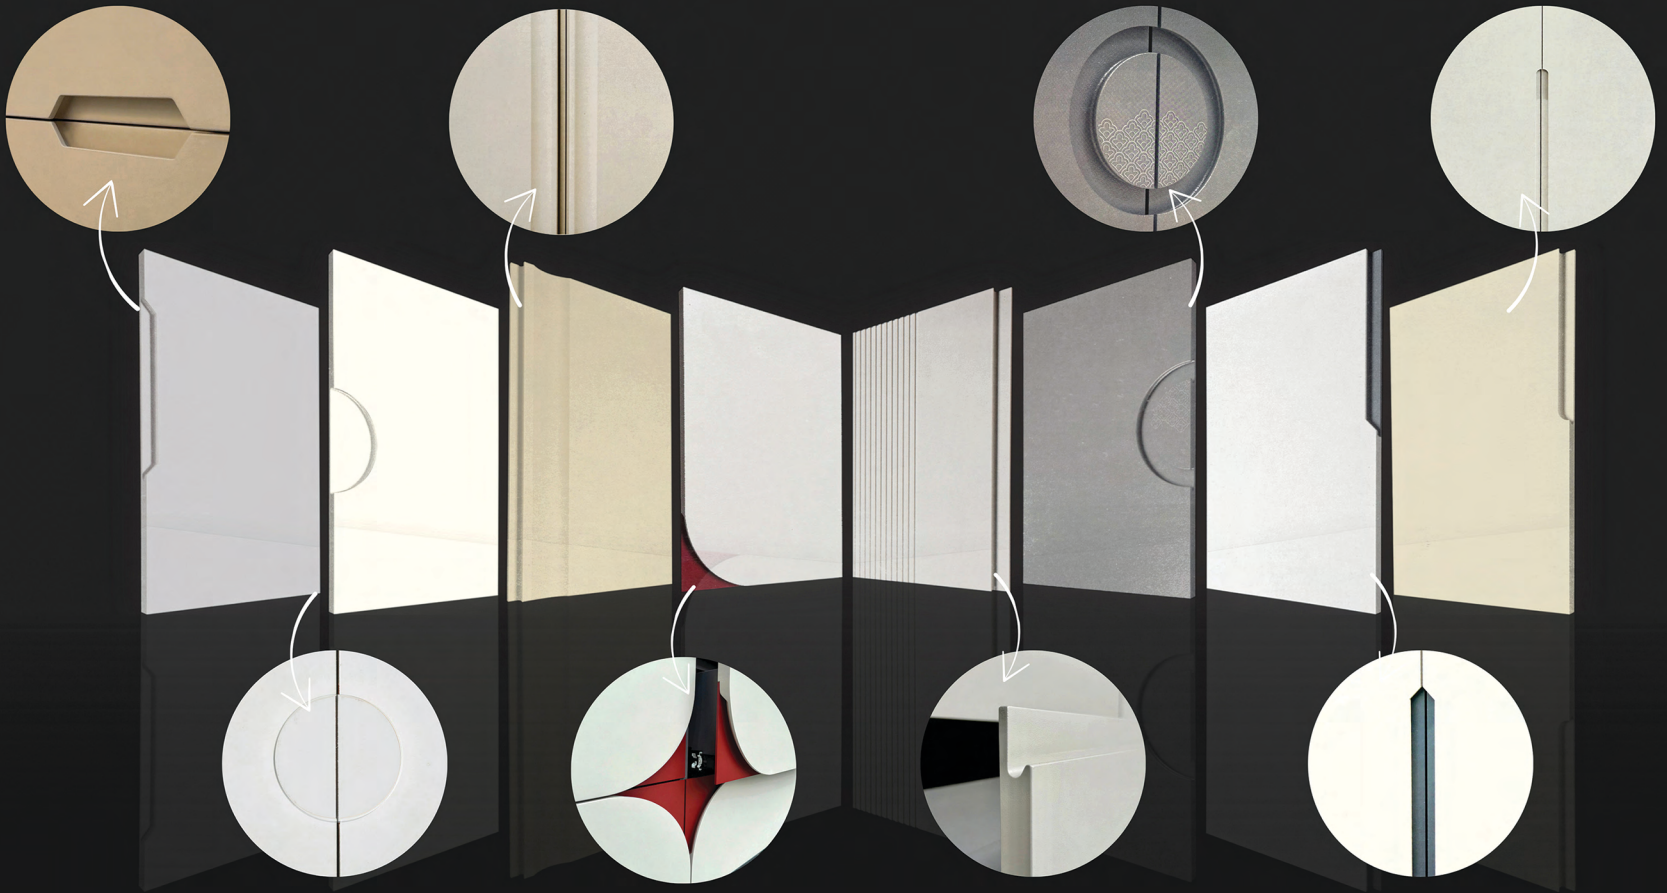

WALL PANEL SERIES

■ GLASS DOOR MODEL

ALUMINIUM FRAME

■ GLASS TYPES

EDGE PROFILE

Sand Powder Coating

Cabinet Drawer
Runner

Cabinet Door Hinge