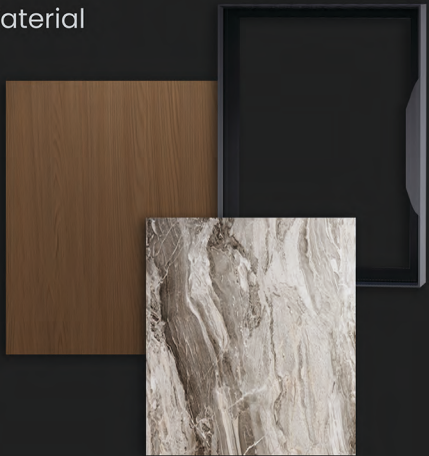

HOME OFFICE

Home Office មិនត្រឹមតែផ្ដោតលើសោភ័ណភាពប៉ុណ្ណោះទេ វាក៏ជាការបង្កើតឲ្យមានតុល្យភាព សុខភាព និងបរិយាកាស បំផុសគំនិតប្រកបដោយឥទ្ធិពល ដែលអាចឲ្យការងារ និងជីវិតរស់នៅដំណើរការទៅជាមួយគ្នាបានយ៉ាងរលូន។

Home office is not just about aesthetics it's about creating a balanced, healthy, and inspiring environment where work and life can coexist seamlessly.

- Material